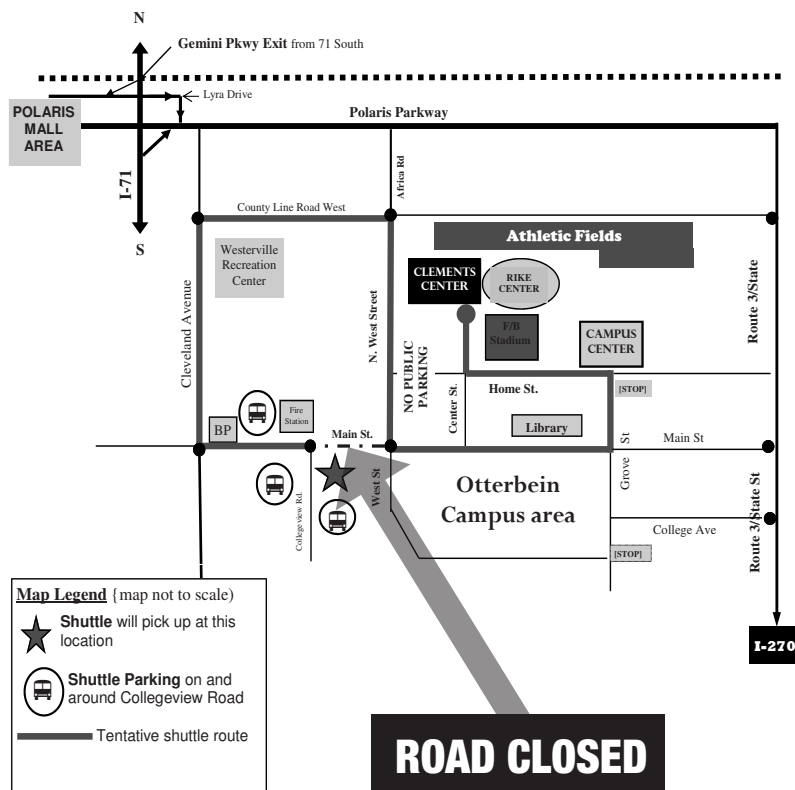

St. Francis DeSales
Thomas Worthington
Upper Arlington
Westerville Central
Westerville North
Westerville South
Worthington Kilbourne

Shuttle and Parking Information

Please Note: A portion of Main Street will be closed due to bridge maintenance (see below).

Shuttle parking will not be affected and there will be continuous shuttle service from Collegeview to the Clements Center beginning at 12:30 p.m.

There is no walking path to campus from this location.

Last Year's College Fair Participants